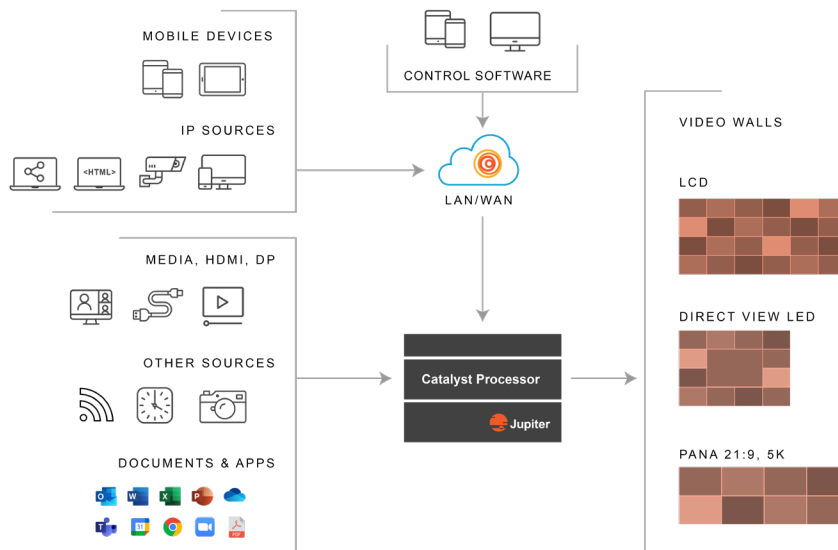

Architecture of a Catalyst Installation