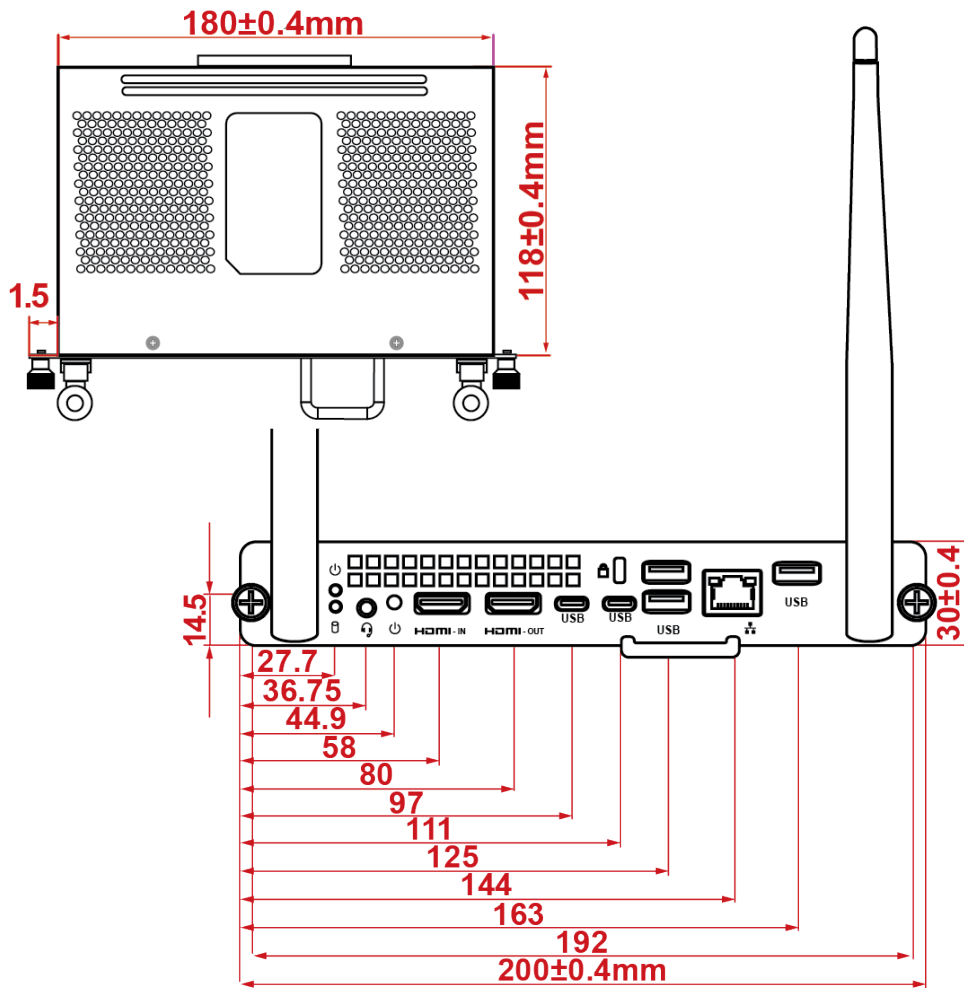

Regulatory

Certifications	cULus, CE, FCC, ICES, AS/NZS, RoHS, REACH
-----------------------	--

Power

Max Power Consumption	60W
Standby Power	0.5W
Voltage	12V DC Input Max 5A (via 80 pin)
Battery	CR2032 XP X,3V Lithium Ion

Physical Properties		Environmental	
Color	Black	Operating Temperature	32° – 104° F (0° – 40° C)
Dimension L x W x H	7.09 x 4.69 x 1.19 in (180 x 119 x 30 mm)	Operating Humidity	10% – 90% Non-condensing
Net Weight	About 2.2 lbs (1.0 kg)	Storage Temperature	14° – 149° F (-10° – 65° C)
Handle	1	Storage Humidity	10 – 90% Non-condensing
Lock Hole	1, For use with cable lock	Noise Level	Normal Usage: <30.4db