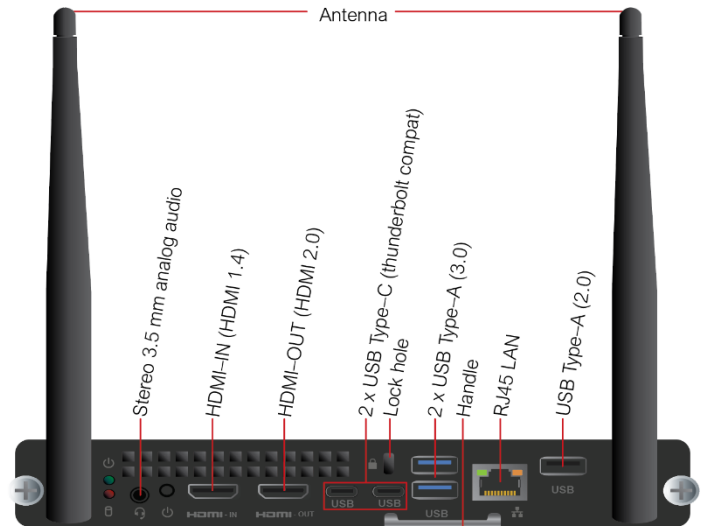

Inputs, Outputs, Indicators and Buttons

HDMI-OUT	1 4K60Hz HDMI 2.0
HDMI IN	1 1080p60Hz HDMI 1.4
Back Panel 80 Pin	5K60Hz DP 1.4
USB Type-C	2 x 5K60Hz DP1.4 Thunderbolt 4 compatible Each port supports PD 65W
External Antenna	2 x 5 dB omni-directional antennas
WiFi	2.4/5 GHz 2 x 2 WiFi 6 Model: AX201
Bluetooth	Bluetooth 5.2
Earphone/Audio Out	3.5 mm analog
USB 3.0 Type-A	2 (Blue) 5V 1A
USB 2.0 Type-A	1 (Black) 5V 0.5A
LAN	RJ45, Integrated 10/100/1000Mbps

Regulatory

Certifications	cULus, CE, FCC, ICES, AS/NZS, RoHS, REACH
-----------------------	--

Power

Max Power Consumption	60W
Standby Power	0.5W
Voltage	12V DC Input Max 5A (via 80 pin)
Battery	CR2032 XP X,3V Lithium Ion