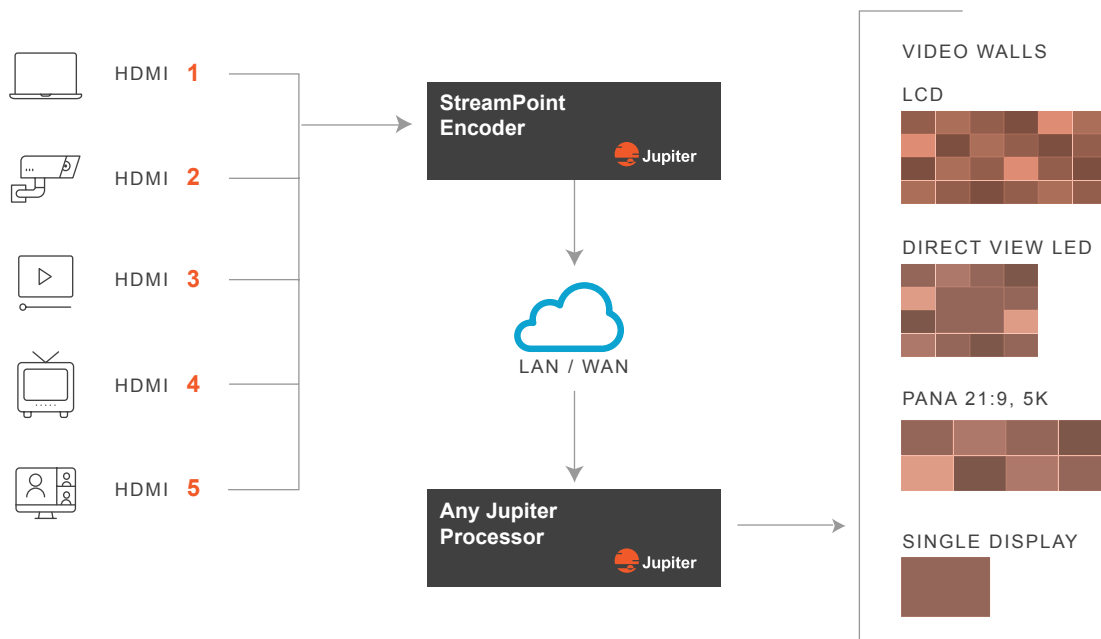

Architecture of a StreamPoint Installation