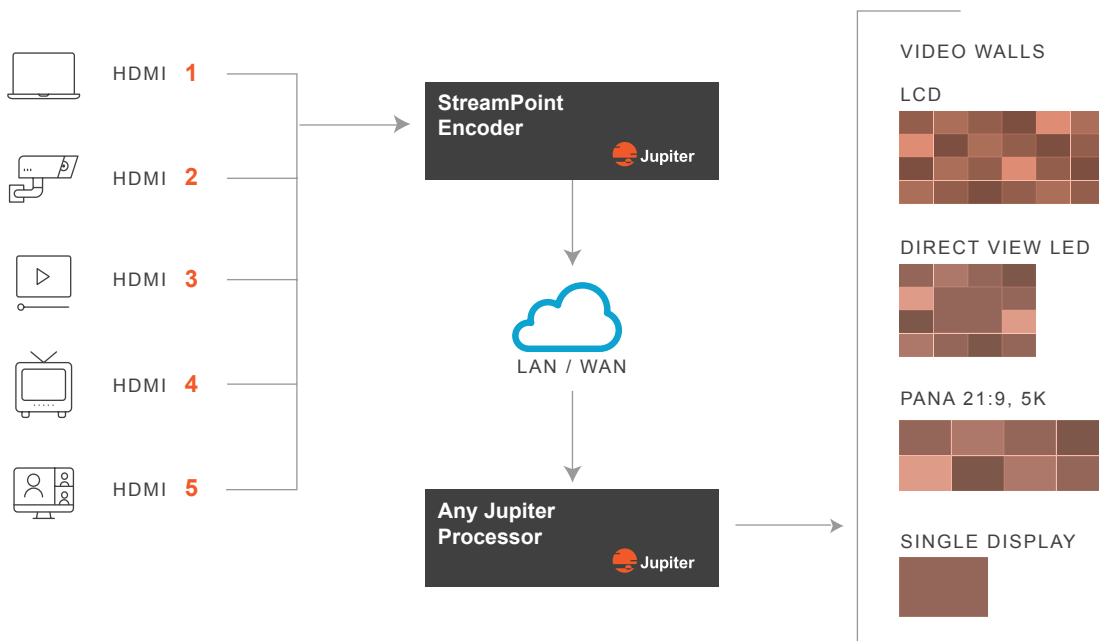

## Encoder

StreamPoint encoders are revolutionary AV over IP h.264 encoders. You can seamlessly and easily encode any signal to be visualized at different locations on the network. StreamPoint encoders are all fully compatible with Jupiter's display wall processors, extending the solution to expand the functionality of any deployment.

### HD / 4K

4K or 1080p Display Resolution

### 4

Four simultaneous 4K channels that can stream, process and record in multiple settings, without sacrificing quality.

Easily integrates with PixelNet, Catalyst, Canvas and other display wall products

## Architecture of a StreamPoint Installation